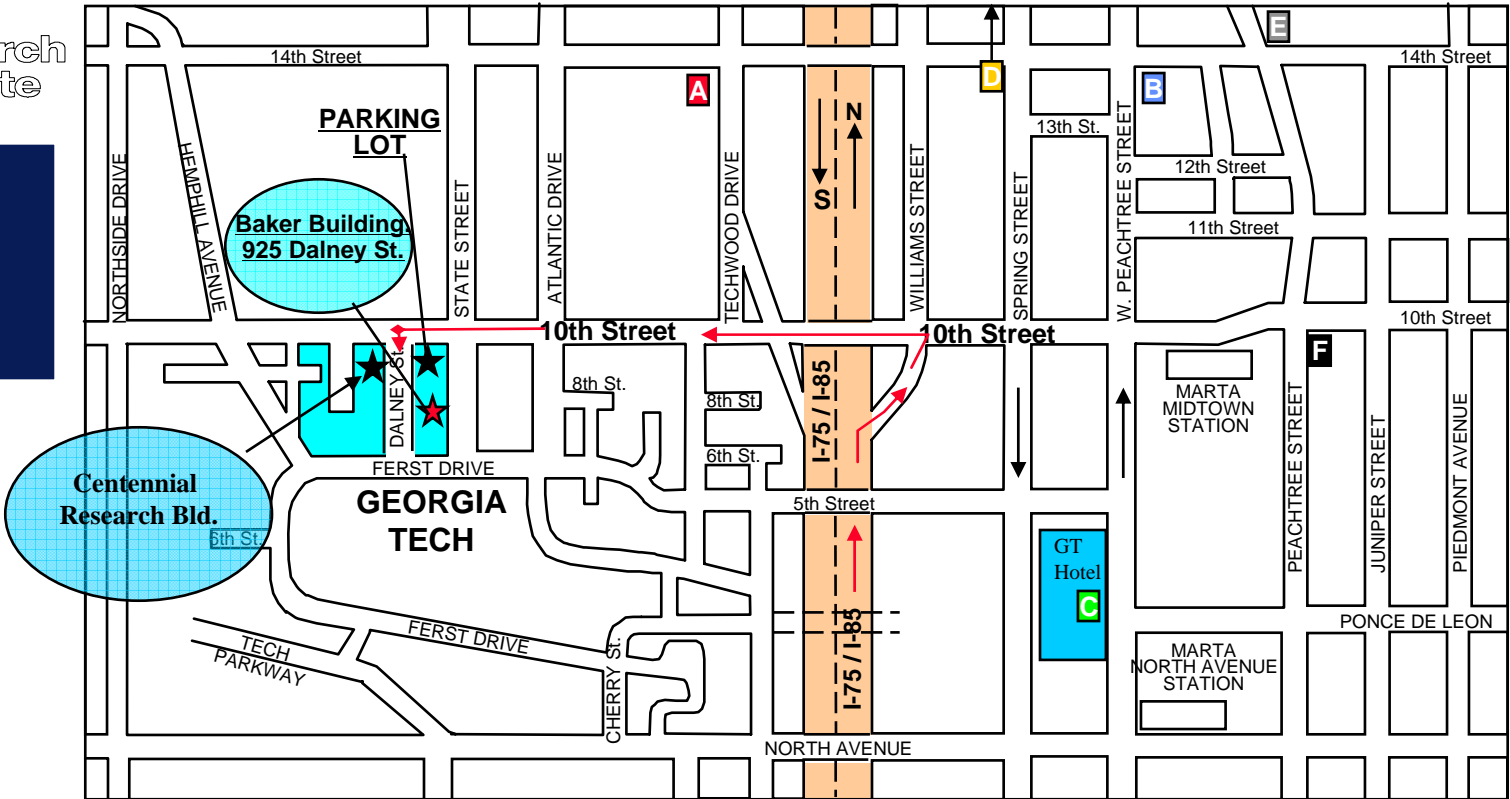

**Georgia Tech  
Atlanta, Georgia**

**HOTEL ACCOMMODATIONS**

- A. Courtyard by Marriott**  
1132 Techwood Drive. NW  
Atlanta 30318  
Phone: (404) 607-1112
- B. Marriott Suites Atlanta Midtown**  
35 14th Street  
Atlanta 30309  
Phone: (404) 876-8888
- C. Georgia Tech Hotel**  
Phone: (404) 347-9440
- D. Fairfield Inn**  
1470 Spring Street  
Atlanta 30309  
Phone: (404) 872-5821
- E. Sheraton Colony Square Hotel**  
188 14th Street NE  
Atlanta 30361  
Phone: (404) 892-6000
- F. Wyndham Hotel Midtown Atlanta**  
125 10th Street NE  
Atlanta 30309  
Phone: (404) 873-4800

**DIRECTIONS FROM THE AIRPORT**

- From Hartsfield International Airport follow the signs to I-75 / I-85 North (towards Atlanta)
- Take the Exit marked 10th Street / 14th Street / Ga Tech and turn left (west) onto 10th Street
- Turn left onto Dalney. The Baker Building is on Dalney. Visitor Parking is located in a paved lot directly across the street from the Centennial Research Building.